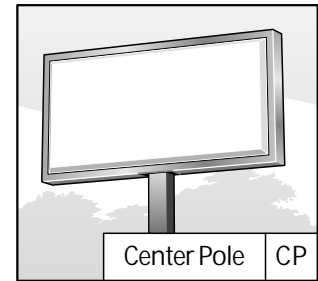

# Illustrated Mounting Methods for Outdoor Illuminated Signs

Dualite Sales & Service, Inc.  
WILLIAMSBURG, OHIO

Install all signs in accordance with national, state and local electrical and building codes.

Sign includes steel concealed clips

Sign includes steel semi-concealed clips

Sign includes steel mounting angles when requested.

Sign includes steel match plate

Sign includes steel match plates

Sign includes steel mounting clips

Sign includes steel match plate

Sign includes steel hooks but Hardware Kit S3 or S4 must be ordered separately.

Sign includes steel angles but Hardware Kit R1 or R2 must be ordered separately.

Sign includes tubes. Note: also referred to as Cantilever Mount.