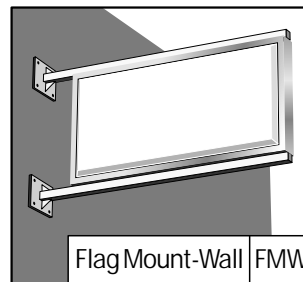

Sign includes steel concealed clips

Sign includes steel semi-concealed clips

Sign includes steel mounting angles when requested.

Sign includes steel match plate

Sign includes steel match plates

Sign includes steel mounting clips

Sign includes steel match plate

Sign includes steel hooks but Hardware Kit S3 or S4 must be ordered separately.

Sign includes steel angles but Hardware Kit R1 or R2 must be ordered separately.

Sign includes tubes. Note: also referred to as Cantilever Mount.

Sign includes steel tubes with wall plates and gussets. Note: also referred to as Cantilever Mount.

Sign includes steel match plate (reduced size may be required)

Contents of Hardware Kits	R1	R2	S3	S4
'L' - Iron Clips	2	2	1	1
Side Guy Irons	5	5	3	3
3/8" Lag Bolts w/ 3/8" Lag Shields	7	7	4	
1/2" X 2" Machine Bolts	2	2	1	1
5/16" Turnbuckles	3		2	
36 ft. 3/16" Steel Cable	1		1	
1/2" Lag Bolts w/ 1/2" Lag Shields				4
3/8" Turnbuckles		3		2
35 ft. 3/16" Steel Cable				1
50 ft. 3/16" Steel Cable		1		
Cable Clamps	12	12	8	8