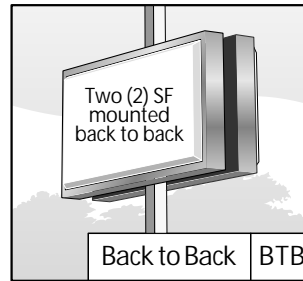

# Illustrated Mounting Methods for Outdoor Illuminated Signs

Dualite Sales & Service, Inc.  
WILLIAMSBURG, OHIO

Install all signs in accordance with national, state and local electrical and building codes.

Sign includes steel concealed clips

Sign includes steel semi-concealed clips

Sign includes steel mounting angles when requested.

Sign includes steel match plate

Sign includes steel match plates

Sign includes steel mounting clips

Sign includes steel match plate

Sign includes steel hooks but Hardware Kit S3 or S4 must be ordered separately.

Sign includes steel angles but Hardware Kit R1 or R2 must be ordered separately.

Sign includes tubes. Note: also referred to as Cantilever Mount.