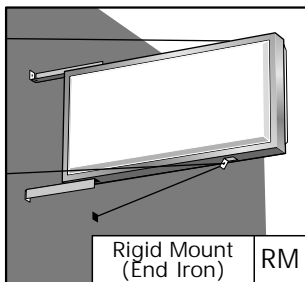

Sign includes steel concealed clips

Sign includes steel semi-concealed clips

Sign includes steel mounting angles when requested.

Sign includes steel match plate

Sign includes steel match plates

Sign includes steel mounting clips

Sign includes steel match plate

Sign includes steel hooks but Hardware Kit S3 or S4 must be ordered separately.

Sign includes steel angles but Hardware Kit R1 or R2 must be ordered separately.

Sign includes tubes. Note: also referred to as Cantilever Mount.