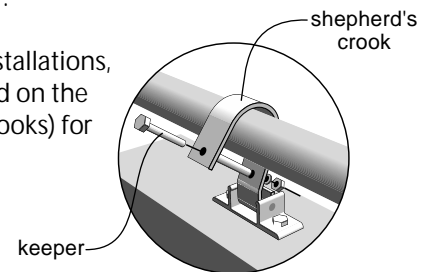

Sign includes steel match plate

Sign includes steel hooks but Hardware Kit S3 or S4 must be ordered separately.

Sign includes steel angles but Hardware Kit R1 or R2 must be ordered separately.

Sign includes tubes. Note: also referred to as Cantilever Mount.

Sign includes steel tubes with wall plates and gussets. Note: also referred to as Cantilever Mount.

Sign includes steel match plate (reduced size may be required)

Contents of Hardware Kits	R1	R2	S3	S4
'L' - Iron Clips	2	2	1	1
Side Guy Irons	5	5	3	3
3/8" Lag Bolts w/ 3/8" Lag Shields	7	7	4	
1/2" X 2" Machine Bolts	2	2	1	1
5/16" Turnbuckles	3		2	
36 ft. 3/16" Steel Cable	1		1	
1/2" Lag Bolts w/ 1/2" Lag Shields				4
3/8" Turnbuckles		3		2
35 ft. 3/16" Steel Cable				1
50 ft. 3/16" Steel Cable		1		
Cable Clamps	12	12	8	8

## NOTE:

Unless specifically contracted for, Dualite shall have no responsibility for installation. Uses for other than their intended purposes are at the sole risk of the buyer/user.

\*On Swing Mount installations, keepers must be used on the shepherd's crooks (hooks) for secure attachment.